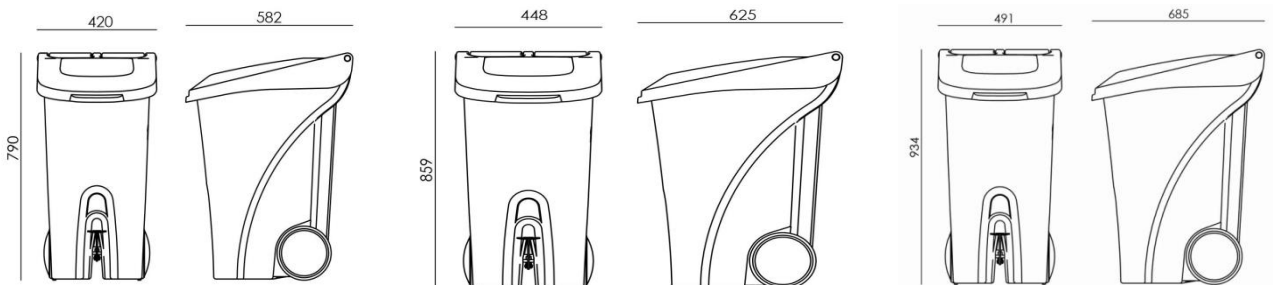

Dustbins

Frontier Centre Foot Operated Dustbin
Colors : Green/Blue/Red and White
Size : 70Ltr/90Ltr/120Ltr